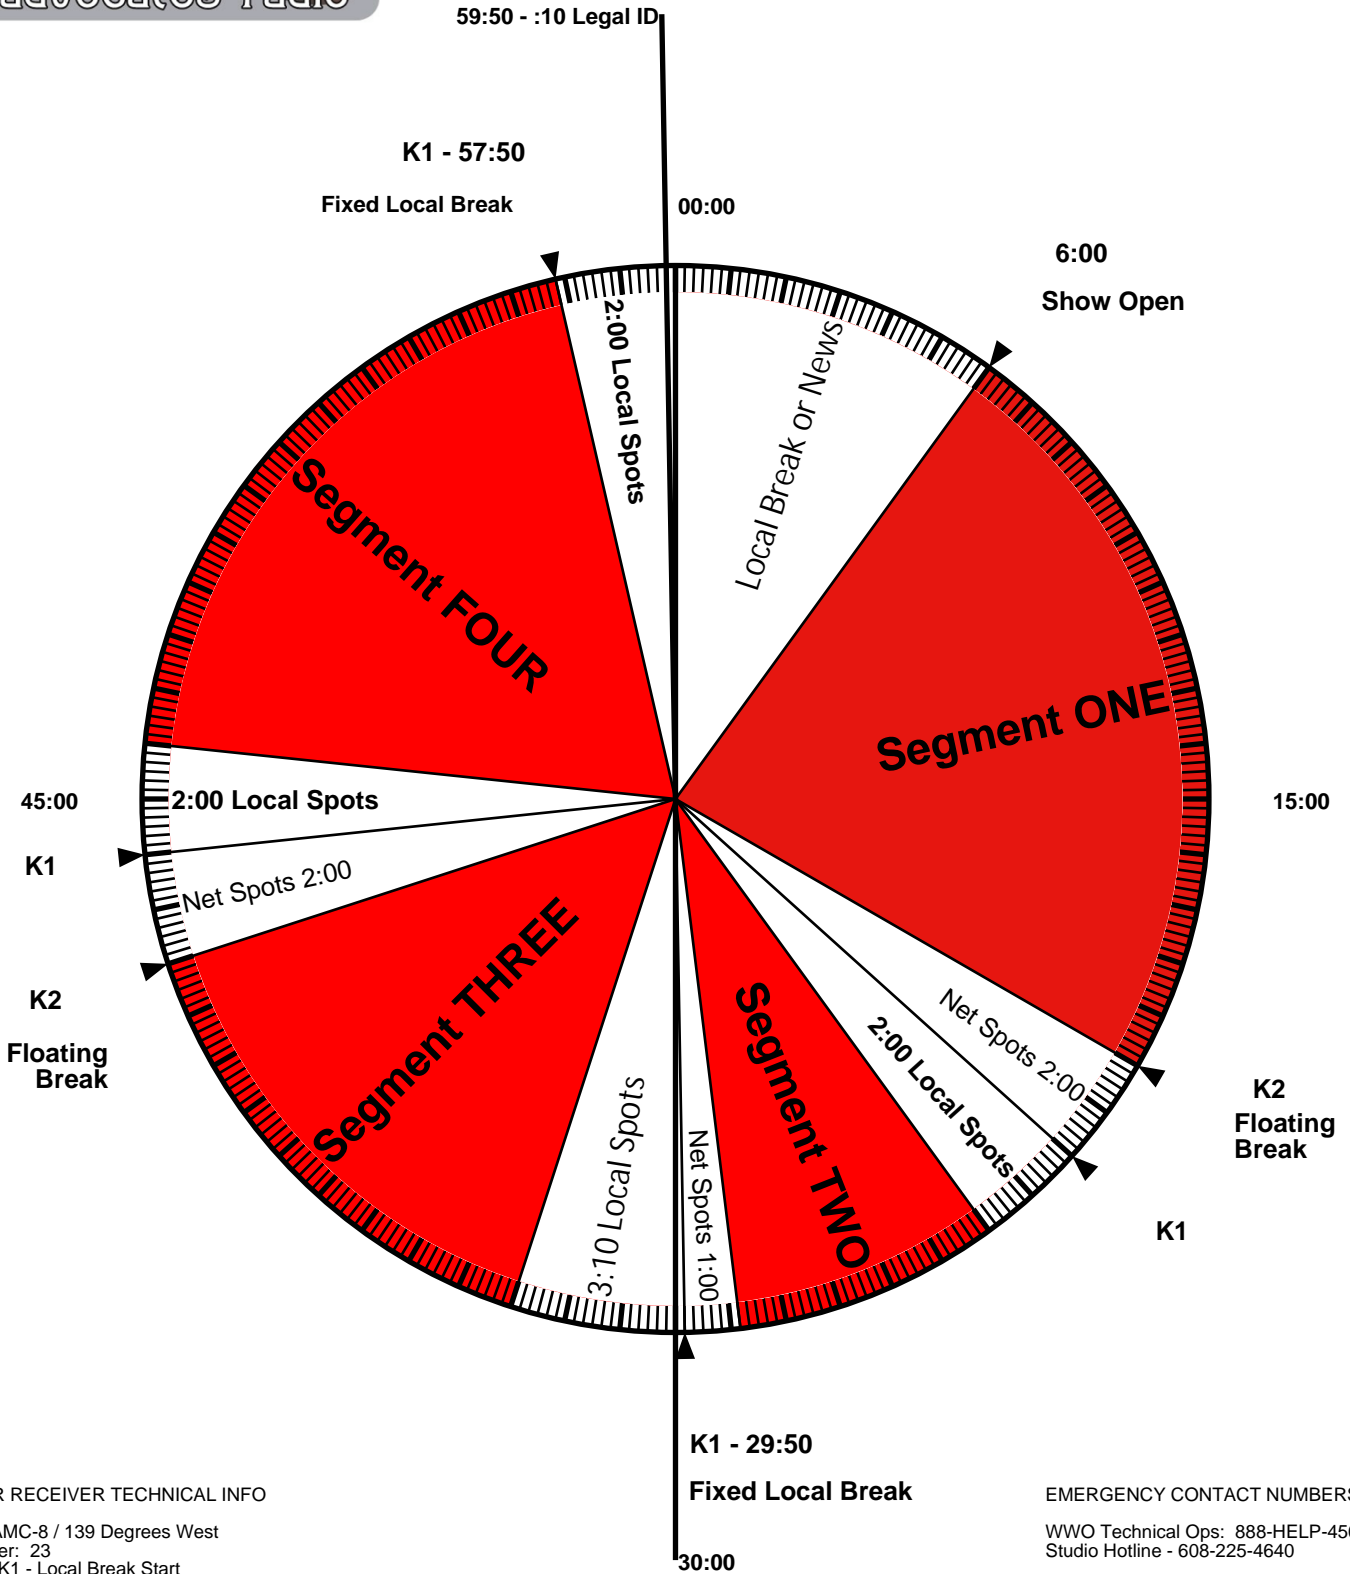

The Devil's Advocates call-in number: 844-967-2789

Website: [www.domandcrute.com](http://www.domandcrute.com)

**WEGENER RECEIVER TECHNICAL INFO**

Satellite: AMC-8 / 139 Degrees West  
 Transponder: 23  
 Closures: K1 - Local Break Start  
 Closures: K2 - Local Liner

**FEED INFORMATION**  
 Monday - Friday live, 4-6 pm ET

**EMERGENCY CONTACT NUMBERS**

WWO Technical Ops: 888-HELP-450  
 Studio Hotline - 608-225-4640

**AVAILS**  
 Local - 15 minutes / Network - 5 minutes