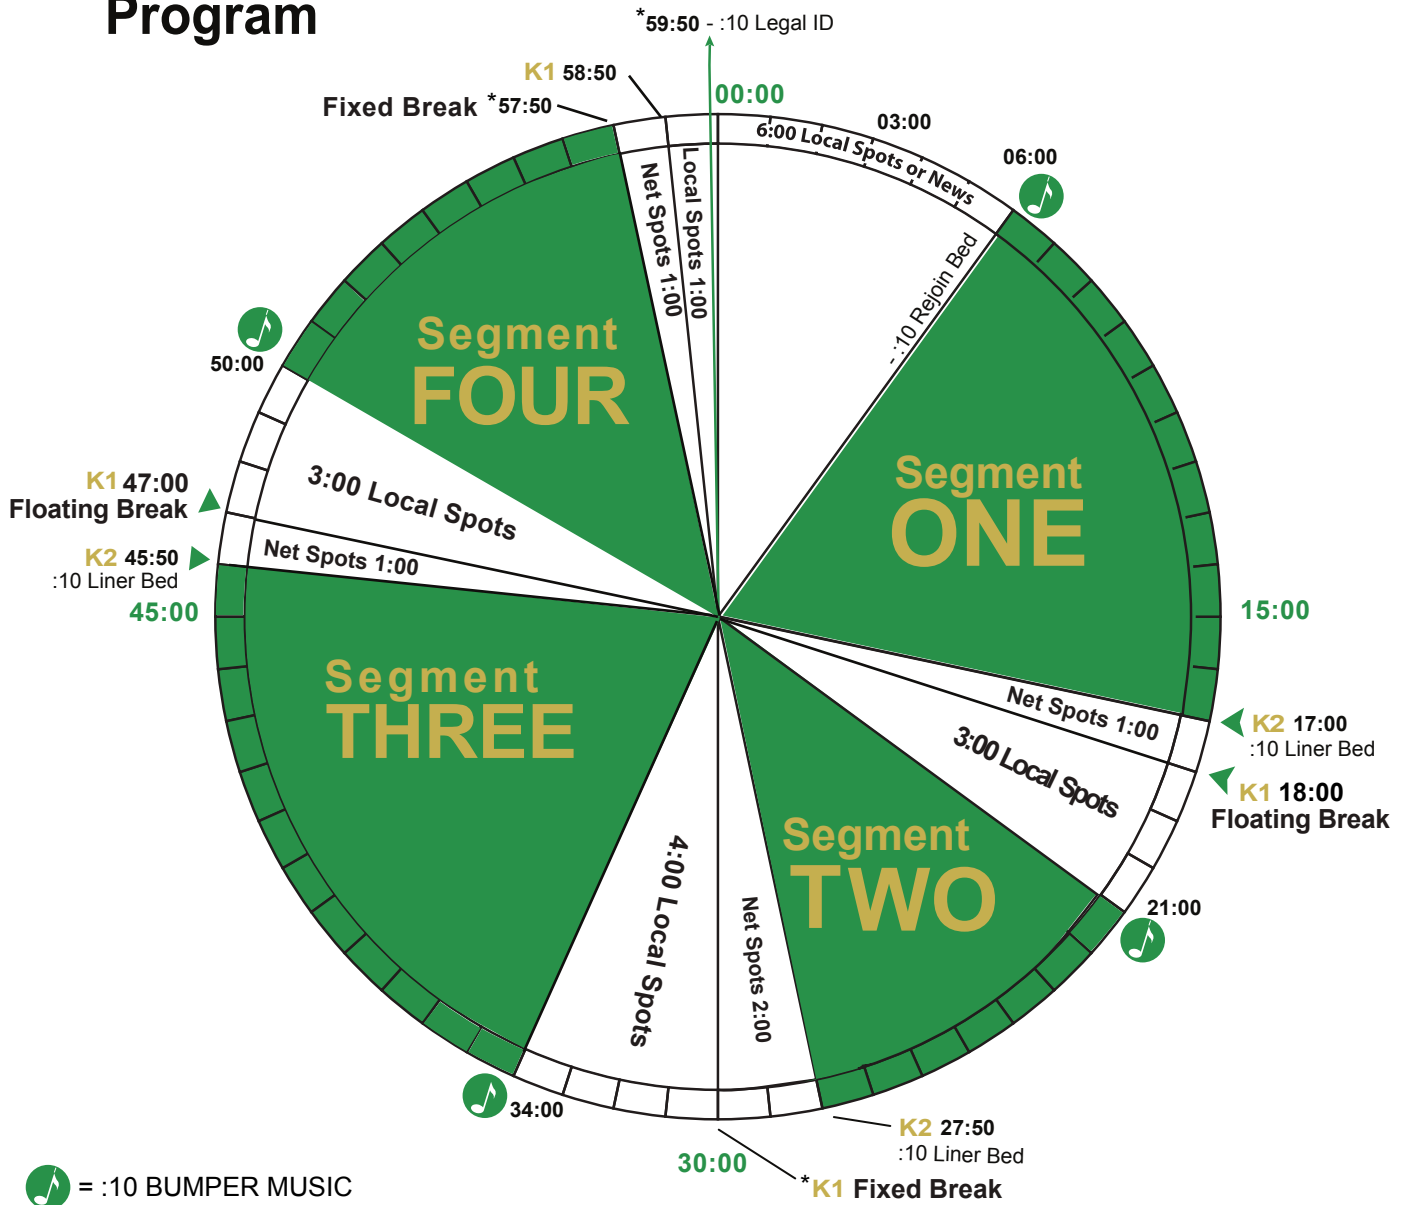

The Thom Hartmann Program

THOM CALL-IN NUMBER - 888-987-THOM
WEBSITE - www.thomhartmann.com

WEGENER RECEIVER TECHNICAL INFORMATION

Satellite: AMC-8 / 139 degrees West
Transponder: 23
Closures: K1 - Local Stopset Start
K2 - ID

EMERGENCY CONTACT NUMBER

WWO Technical Ops - 888-HELP450

FEED INFORMATION

Monday - Friday live, 12 noon - 3 pm ET

AVAILS

Network - 5 minutes
Local - 17 minutes

WestwoodOne