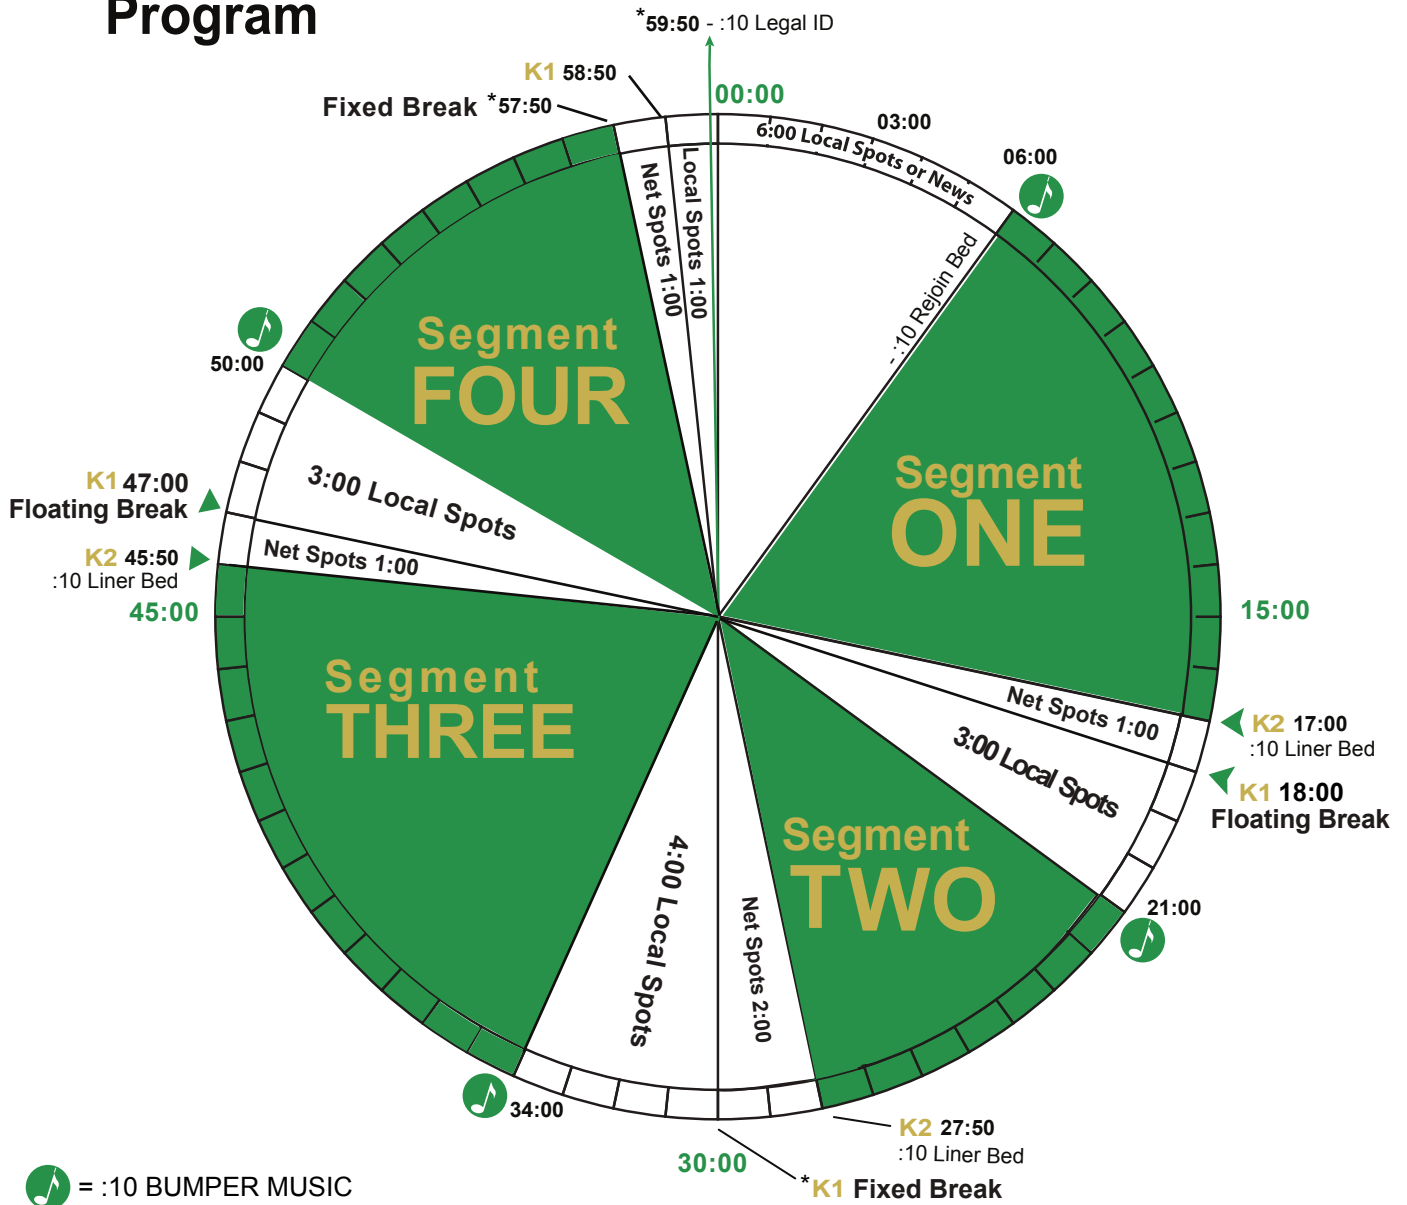

The Thom Hartmann Program

THOM CALL-IN NUMBER - 888-987-THOM

WEBSITE - www.thomhartmann.com

WEGENER RECEIVER TECHNICAL INFORMATION

Satellite: AMC-8 / 139 degrees West
 Transponder: 23
 Closures: K1 - Local Stopset Start
 K2 - ID

EMERGENCY CONTACT NUMBER

WWO Technical Ops - 888-HELP450

FEED INFORMATION

Monday - Friday live, 12 noon - 3 pm ET

AVAILS

Network - 5 minutes
 Local - 17 minutes

WestwoodOne