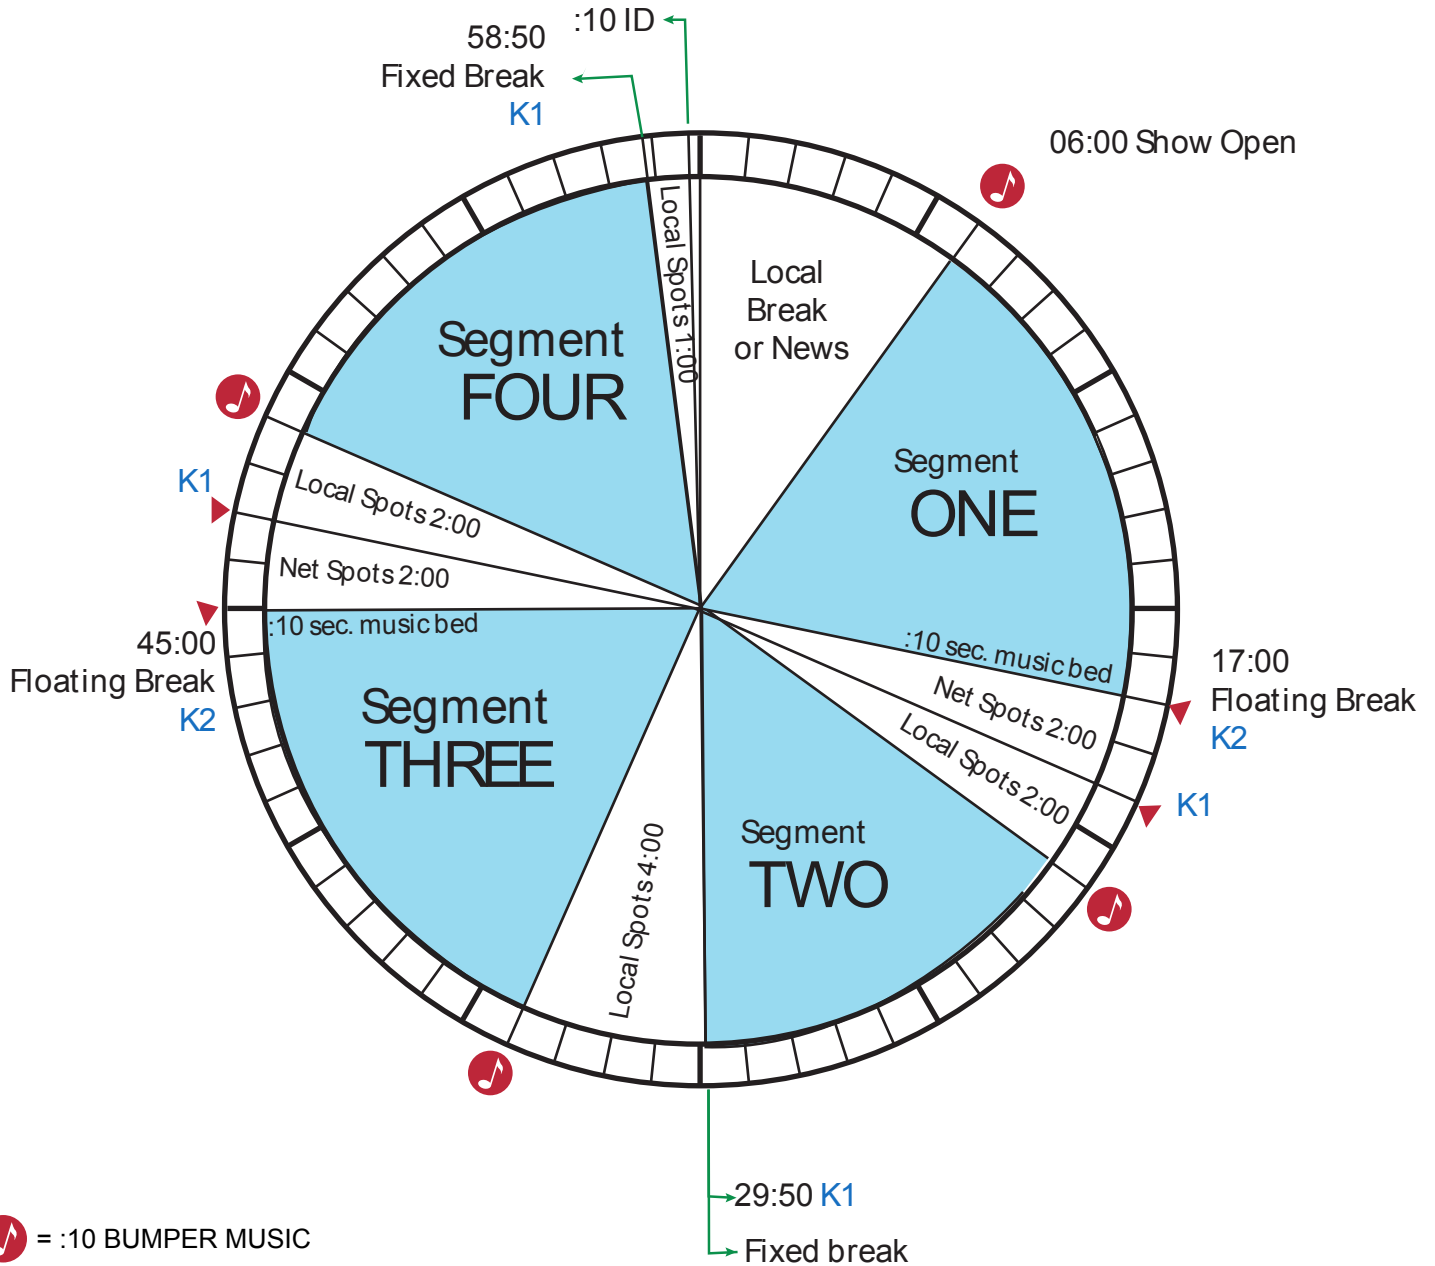

The **STEPHANIE MILLER** Show

WEGENER RECEIVER TECHNICAL INFORMATION

Satellite: AMC-8
 Transponder: 23
 Service: Closure K1 - Local Stopset Start
 Closure K2 - Local ID

FEED INFORMATION

Monday - Friday
 Live: 9 am - 12 noon ET

EMERGENCY CONTACT NUMBER

WWO Network Ops 888-HELP450

AVAILS

Local Minutes - 9:00
 Network Minutes - 4:00/5:00 with live read in Segment 1

STEPHANIE MILLER CALL-IN NUMBER

1.800.STEPH.12

WEBSITE

www.stephaniemiller.com