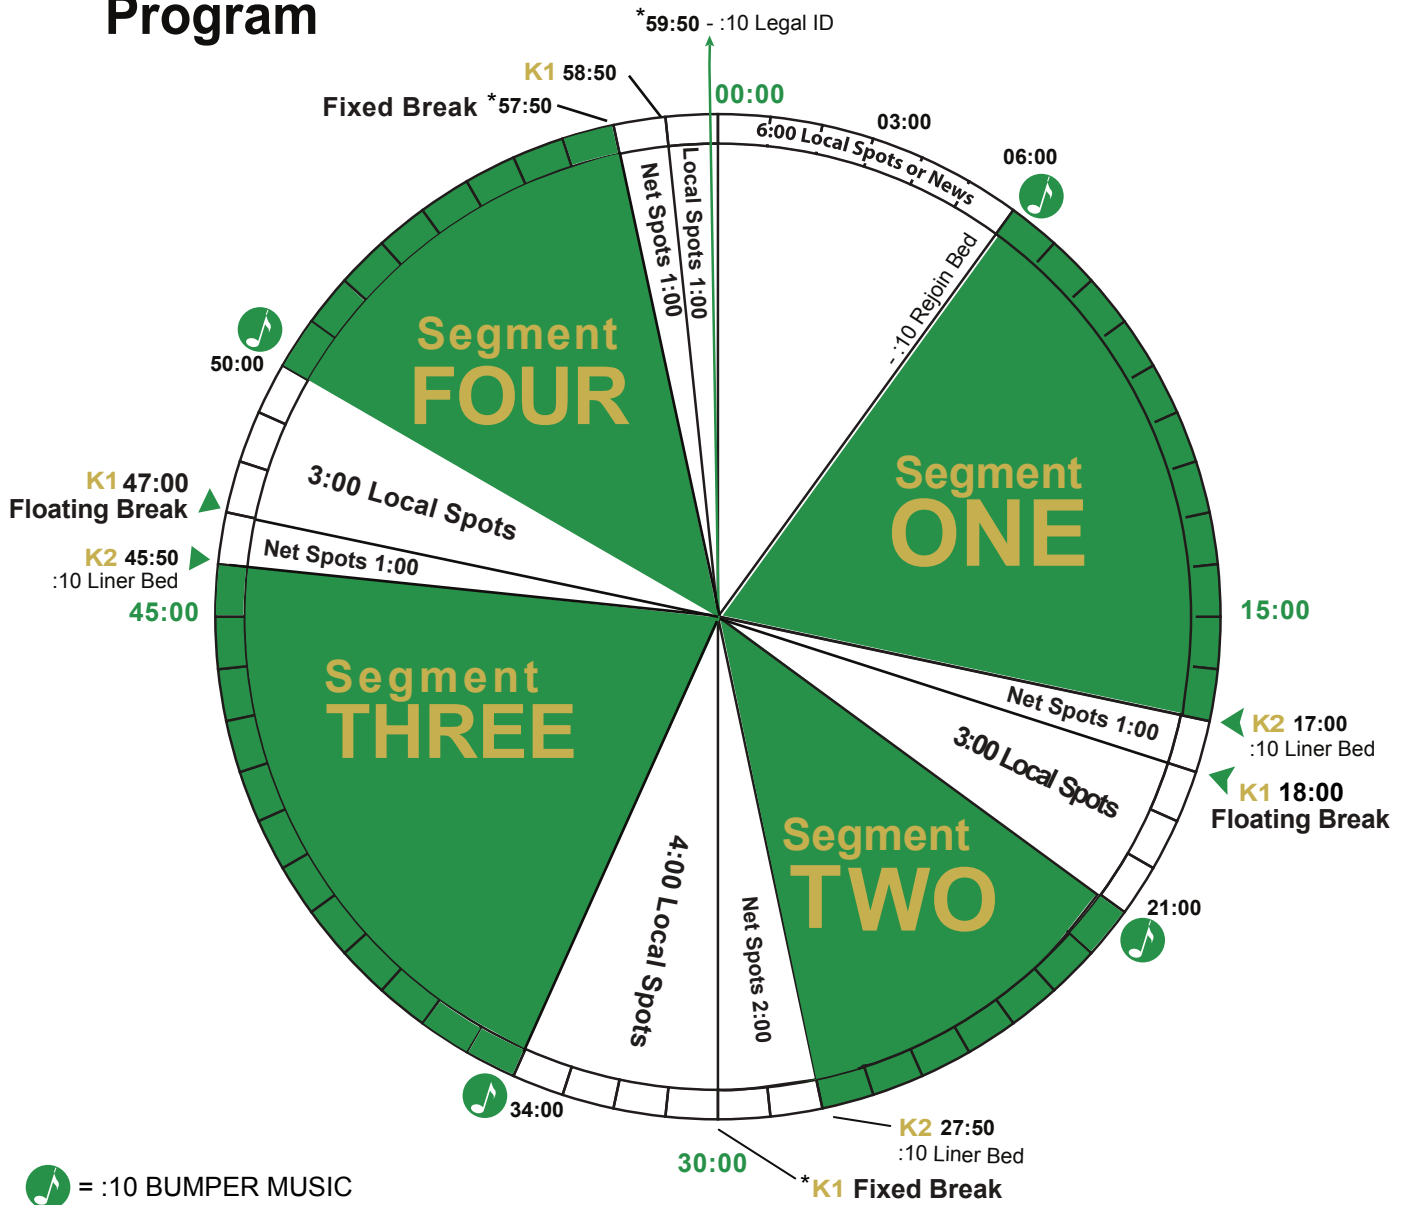

## WEGENER RECEIVER TECHNICAL INFORMATION

Satellite: AMC-8 / 139 degrees West  
 Transponder: 23  
 Closures: K1 - Local Stopset Start  
 K2 - ID

## FEED INFORMATION

Monday - Friday live, 12 noon - 3 pm ET

## AVAILS

Network - 5 minutes  
 Local - 17 minutes

WestwoodOne