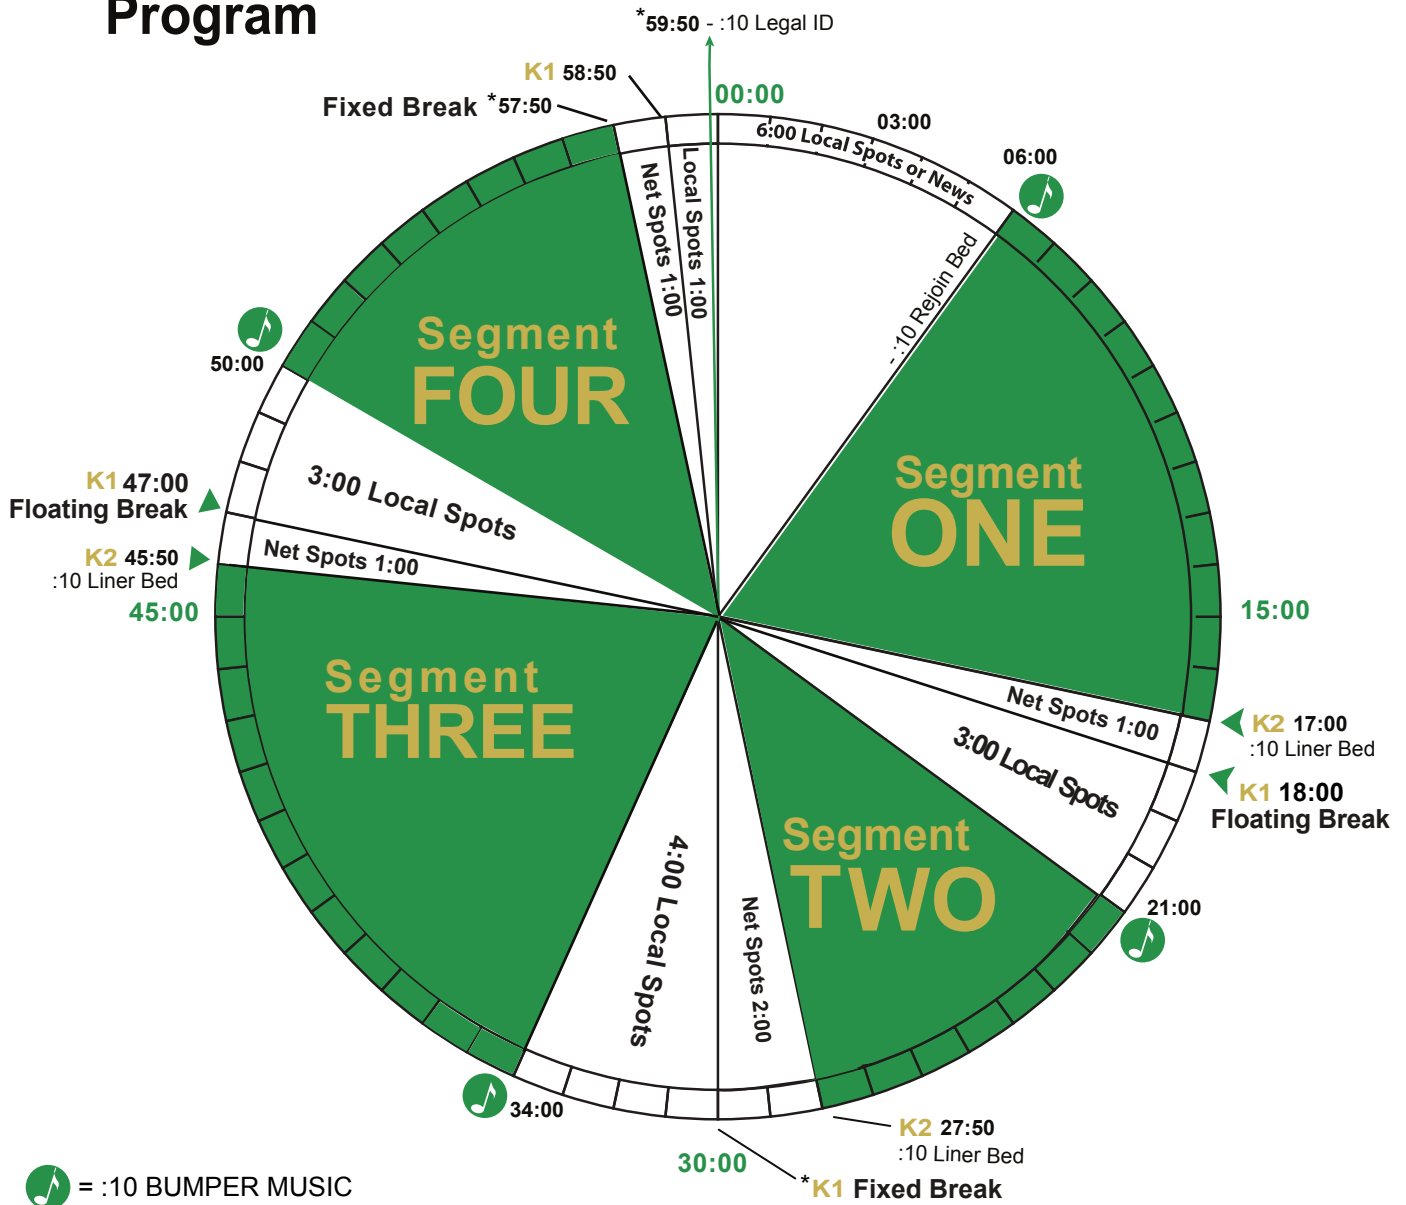

The Thom Hartmann Program

THOM CALL-IN NUMBER - (202) 808-9925.

WEBSITE - www.thomhartmann.com

WEGENER RECEIVER TECHNICAL INFORMATION

Satellite: AMC-8 / 139 degrees West
 Transponder: 23
 Closures: K1 - Local Stopset Start
 K2 - ID

EMERGENCY CONTACT NUMBER

WWO Technical Ops - 888-HELP450

FEED INFORMATION

Monday - Friday live, 12 noon - 3 pm ET

AVAILS

Network - 5 minutes
 Local - 17 minutes

WestwoodOne