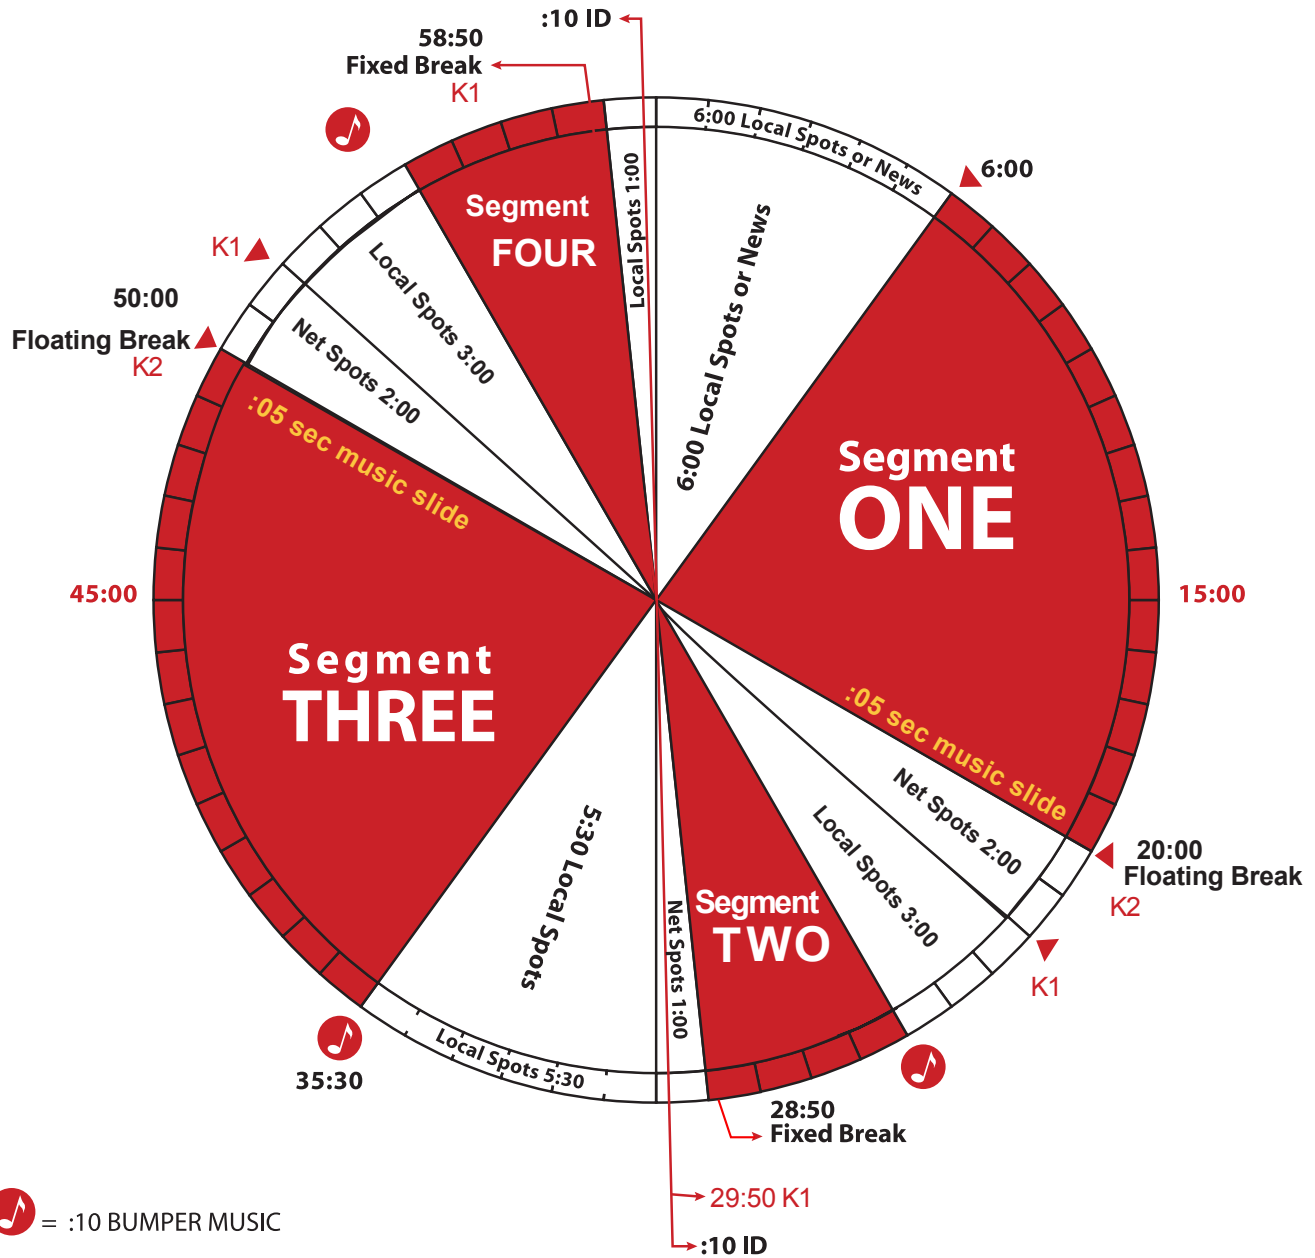

The Herman CAIN Show

Call-in number: 1.877.310.2100

WEGENER RECEIVER TECHNICAL INFO

Satellite: AMC-8
Transponder: 23

FEED INFORMATION / CLOSURES

Monday - Friday Live 9a - 12p ET
(Hr 1 refeeds Monday - Friday 12-1p ET)
Closure K1 - Local Stopset Start
Closure K2 - Local Liner